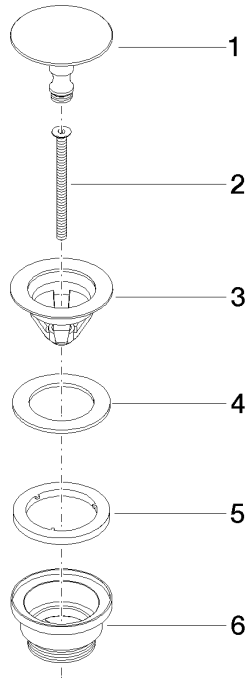

10 126 970

Fits: IMO, LULU, MADISON, MEM, TARA,
CL.1, LISSÉ, VAIA, META, CYO

	Platinum	10 126 970-08
	Chrome	10 126 970-00
	Brushed Platinum	10 126 970-06
	Durabrand (23kt Gold)	10 126 970-09
	Dark Chrome	10 126 970-19
	Light Gold	10 126 970-26
	Brushed Light Gold	10 126 970-27
	Brushed Durabrand (23kt Gold)	10 126 970-28
	Matte Black	10 126 970-33
	Brushed Bronze	10 126 970-42
	Brushed Champagne (22kt Gold)	10 126 970-46
	Champagne (22kt Gold)	10 126 970-47
	Brushed Chrome	10 126 970-93
	Brushed Dark Platinum	10 126 970-99

Basin Waste without press-closing 1 1/4" - Platinum

IMO

10 126 970

Only suitable for sinks without an overflow.

10 126 970

mm [inches]

10 126 970

Parts for other finishes can be found here: [Chrome](#)

Spare parts list

No.	Item Number	Name	Quantity used	Delivery time
1	09 31 20 097-08	plug	1	60
2	09 30 30 179 90	screw	1	2
3	09 11 01 038-08	cup	1	40
4	09 14 05 061 90	seal	1	2
5	09 14 03 153 90	seal	1	2
6	09 11 10 156-08	connection	1	60